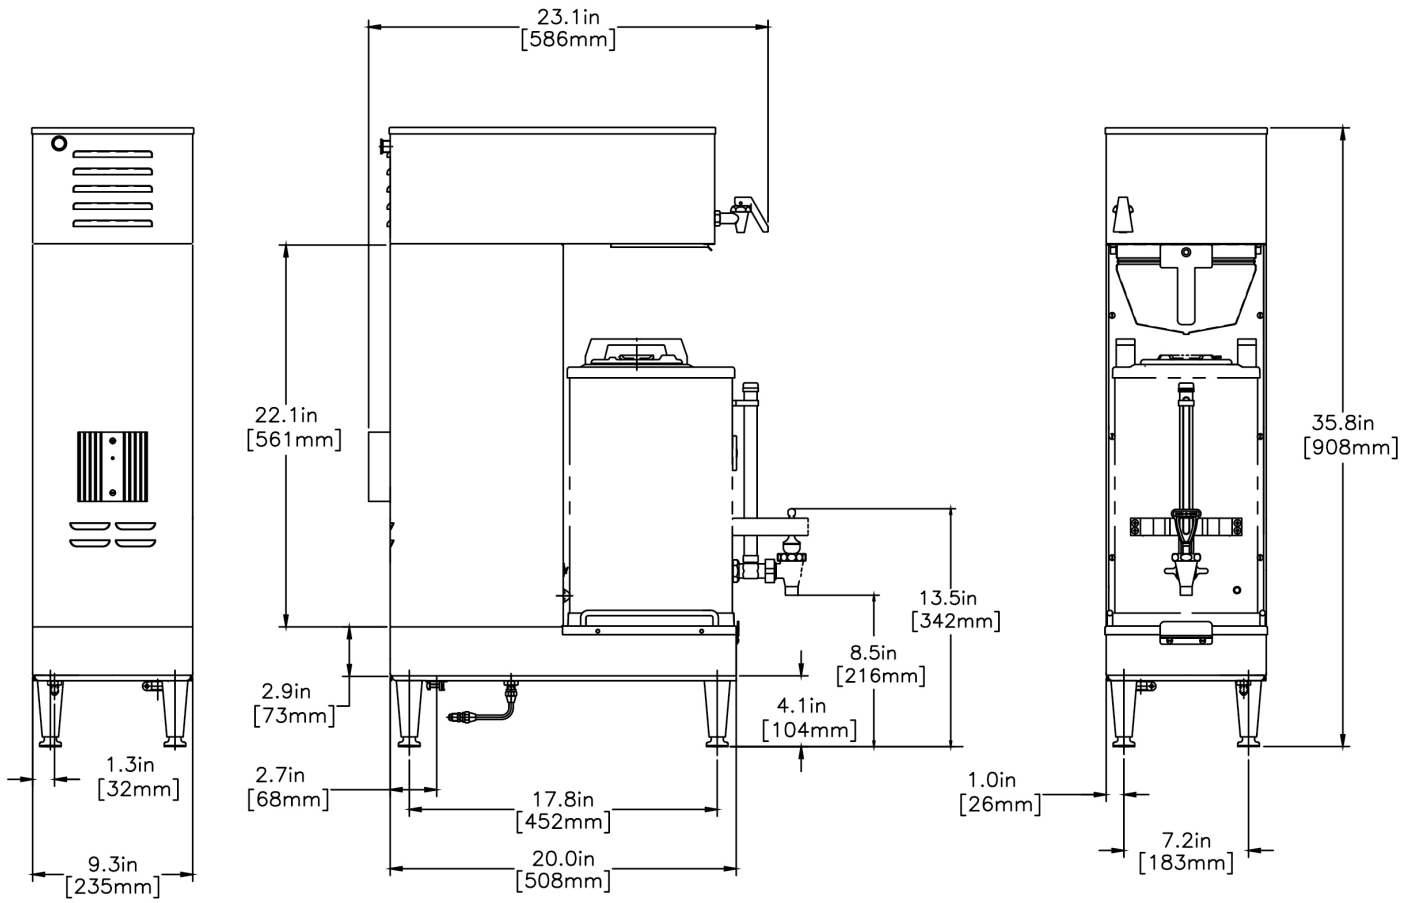

Created on:
09/13/2017

Unit			Shipping					
	Width	Height	Depth	Width	Height	Depth	Weight	Volume
English	9.3 in.	35.8 in.	21.2 in.	-	-	-	58.850 lbs	7.203 ft ³
Metric	23.6 cm	90.9 cm	53.8 cm	-	-	-	26.694 kgs	0.204 m ³