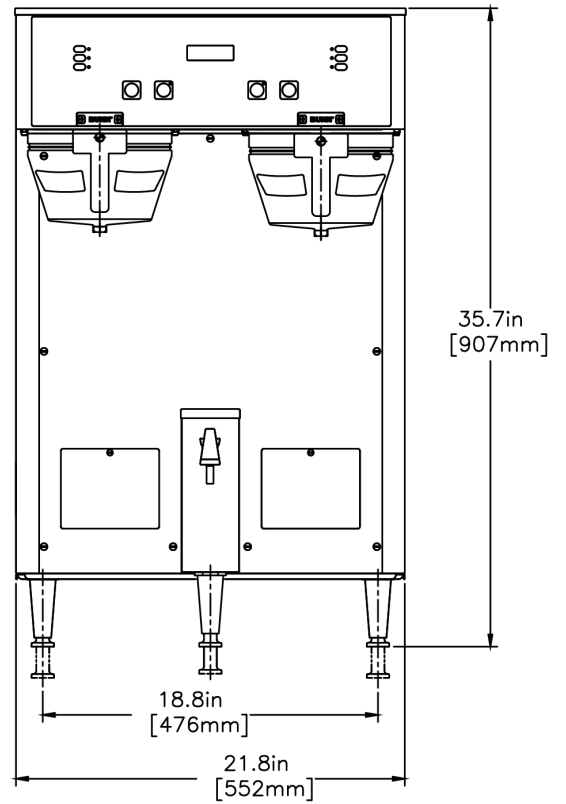

Created on:
09/13/2017

	Unit			Shipping				
	Width	Height	Depth	Width	Height	Depth	Weight	Volume
English	21.8 in.	35.7 in.	20.2 in.	-	-	-	92.500 lbs	13.180 ft³
Metric	55.4 cm	90.7 cm	51.3 cm	-	-	-	41.958 kgs	0.373 m³