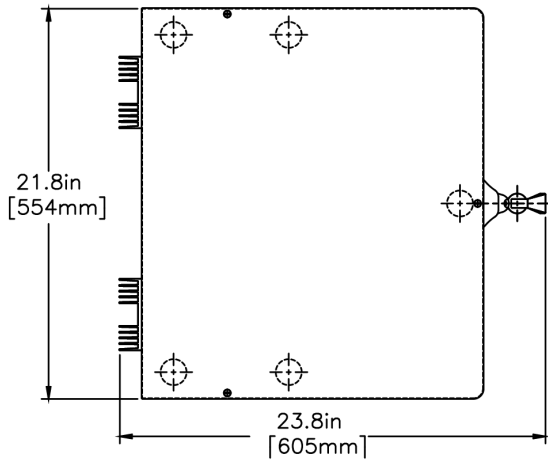

Plumbing Requirements

PSI	kPa	Fitting Supplied	Water Flow Required (GPM)
20-90	138-621	3/8" Male Flare Fitting	-

CAD Drawings

2D	Revit	KLC
●		

BUNN® reserves the right to change specifications and product design without notice. Such revisions do not entitle the buyer to corresponding changes, improvements, additions or replacements for previously purchased equipment. For most current specifications and other info visit bunn.com.

Created on:
09/13/2017

	Unit			Shipping				
	Width	Height	Depth	Width	Height	Depth	Weight	Volume
English	21.8 in.	35.7 in.	20.2 in.	-	-	-	92.500 lbs	13.180 ft³
Metric	55.4 cm	90.7 cm	51.3 cm	-	-	-	41.958 kgs	0.373 m³