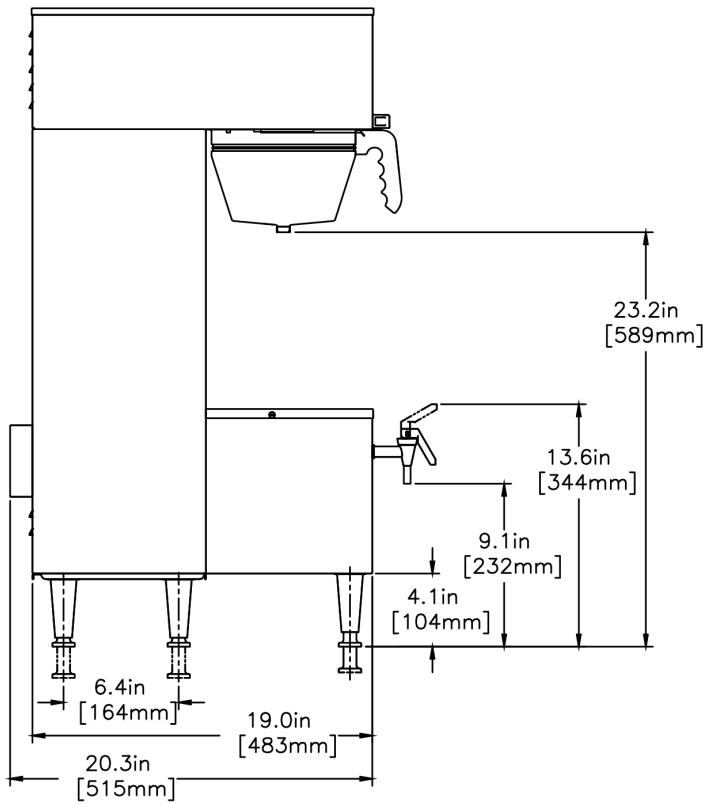

Plumbing Requirements

PSI	kPa	Fitting Supplied	Water Flow Required (GPM)
20-90	138-621	3/8" Male Flare Fitting	-

CAD Drawings

2D	Revit	KLC
●		

BUNN® reserves the right to change specifications and product design without notice. Such revisions do not entitle the buyer to corresponding changes, improvements, additions or replacements for previously purchased equipment. For most current specifications and other info visit bunn.com.

Created on:
09/13/2017

	Unit			Shipping				
	Width	Height	Depth	Width	Height	Depth	Weight	Volume
English	21.8 in.	35.7 in.	20.2 in.	-	-	-	92.500 lbs	13.180 ft³
Metric	55.4 cm	90.7 cm	51.3 cm	-	-	-	41.958 kgs	0.373 m³