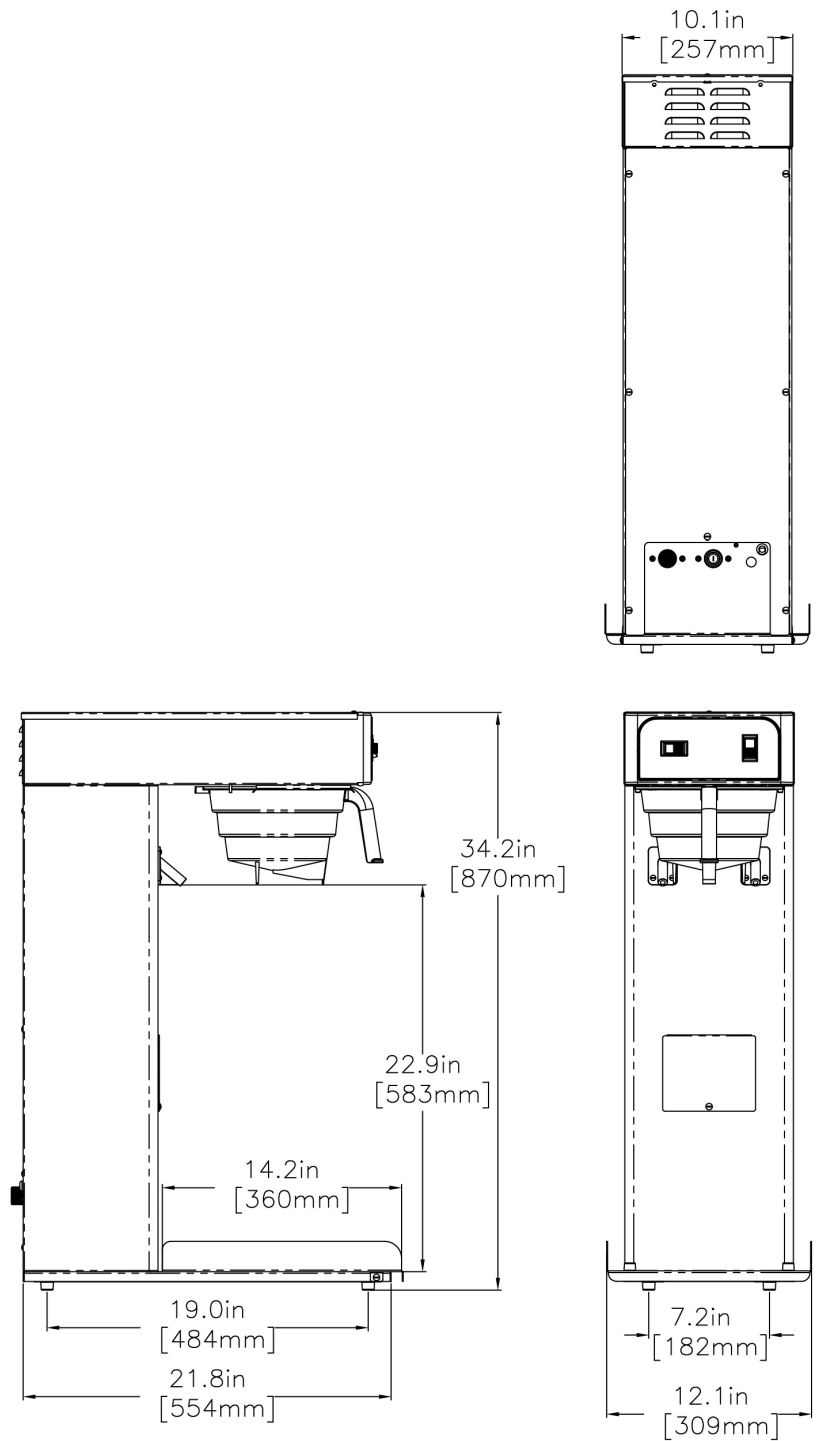

Plumbing Requirements

| PSI | kPa | Fitting Supplied | Water Flow Required (GPM) |
|-------|---------|-------------------------|---------------------------|
| 20-90 | 138-621 | 1/4" Male Flare Fitting | - |

Created on:
09/13/2017

| | Unit | | | Shipping | | | | |
|---------|----------|----------|----------|----------|--------|-------|------------|-----------------------|
| | Width | Height | Depth | Width | Height | Depth | Weight | Volume |
| English | 12.2 in. | 34.0 in. | 22.6 in. | - | - | - | 42.100 lbs | 7.327 ft ³ |
| Metric | 31.0 cm | 86.4 cm | 57.4 cm | - | - | - | 19.097 kgs | 0.207 m ³ |