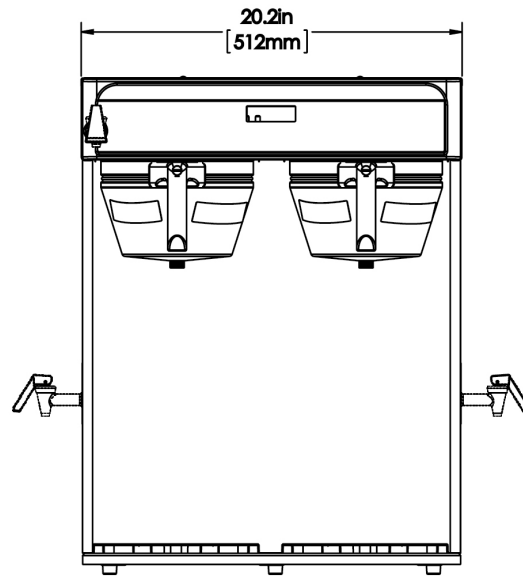

Created on:
07/31/2017

Unit			Shipping					
	Width	Height	Depth	Width	Height	Depth	Weight	Volume
English	20.1 in.	26.2 in.	22.6 in.	-	-	-	78.460 lbs	-
Metric	51.1 cm	66.5 cm	57.4 cm	-	-	-	35.589 kgs	-

BUNN® reserves the right to change specifications and product design without notice. Such revisions do not entitle the buyer to corresponding changes, improvements, additions or replacements for previously purchased equipment. For most current specifications and other info visit bunn.com.