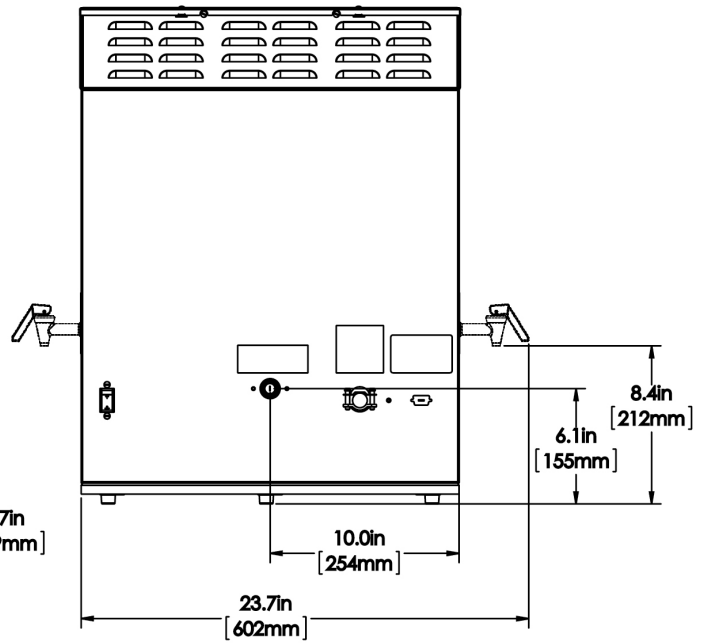

Created on:
07/31/2017

Unit			Shipping					
	Width	Height	Depth	Width	Height	Depth	Weight	Volume
English	20.1 in.	26.2 in.	22.6 in.	-	-	-	78.460 lbs	-
Metric	51.1 cm	66.5 cm	57.4 cm	-	-	-	35.589 kgs	-

BUNN® reserves the right to change specifications and product design without notice. Such revisions do not entitle the buyer to corresponding changes, improvements, additions or replacements for previously purchased equipment. For most current specifications and other info visit bunn.com.