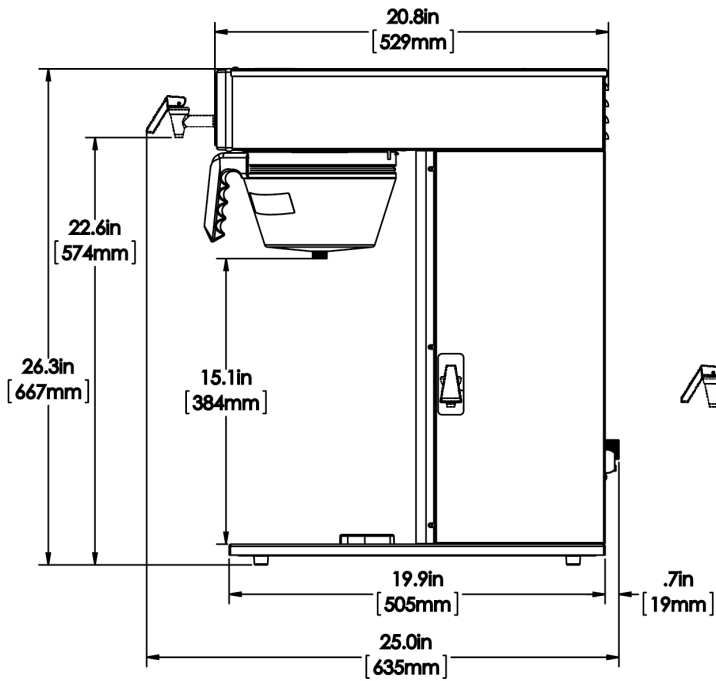

Created on:
07/31/2017

Unit			Shipping					
	Width	Height	Depth	Width	Height	Depth	Weight	Volume
English	20.1 in.	26.2 in.	22.6 in.	-	-	-	78.460 lbs	-
Metric	51.1 cm	66.5 cm	57.4 cm	-	-	-	35.589 kgs	-

BUNN® reserves the right to change specifications and product design without notice. Such revisions do not entitle the buyer to corresponding changes, improvements, additions or replacements for previously purchased equipment. For most current specifications and other info visit bunn.com.