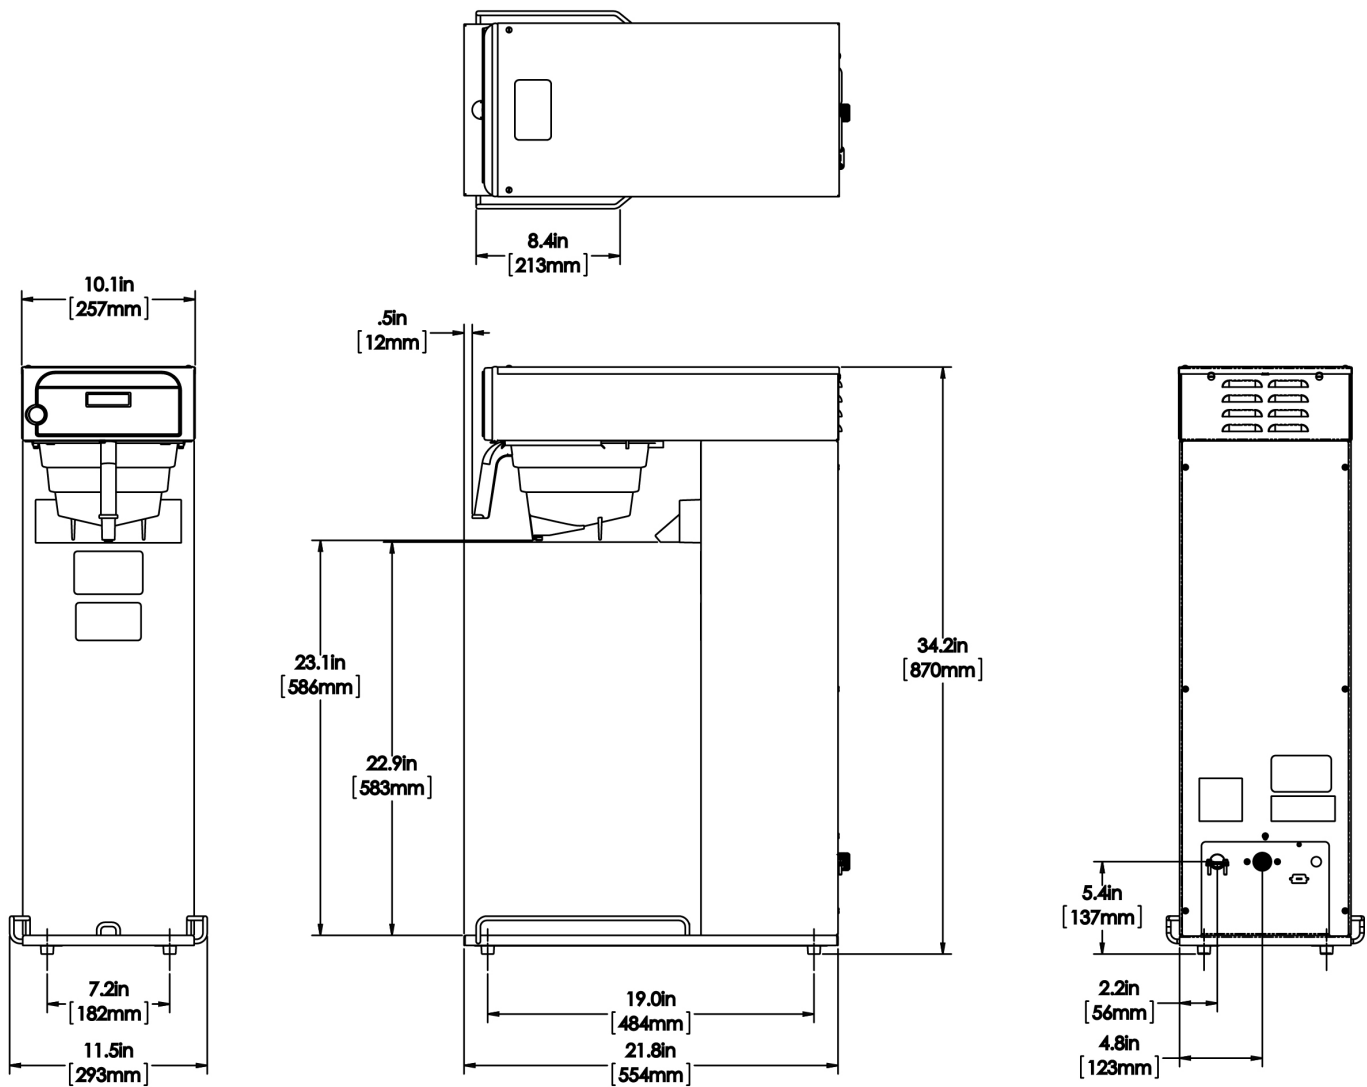

ITB-DBC

34.0" x 22.0" x 11.6"
(86.4cm x 55.9cm x 29.5cm)

 Servers and airpots sold separately

- Includes Quickbrew (Q) funnel tip for easy conversion
- Includes single button graphic overlay for customizing the user interface
- Brews into all BUNN iced tea dispensers (except TDS-5)
- Brew counter keeps track of how many batches brewed
- Display advertising messages and machine status
- Easy pulse display allows for simplified programming of pulse routine
- Energy-saver mode reduces tank temperature during idle periods
- Large tank provides back-to-back brewing capacity and allows 3 or 5gal (11.4 to 18.9L) tea batches
- SplashGard® funnel deflects hot liquids away from the hand

Created on:
06/30/2017

	Unit			Shipping				
	Width	Height	Depth	Width	Height	Depth	Weight	Volume
English	11.6 in.	34.0 in.	22.0 in.	-	-	-	41.610 lbs	-
Metric	29.5 cm	86.4 cm	55.9 cm	-	-	-	18.874 kgs	-

BUNN® reserves the right to change specifications and product design without notice. Such revisions do not entitle the buyer to corresponding changes, improvements, additions or replacements for previously purchased equipment. For most current specifications and other info visit bunn.com.