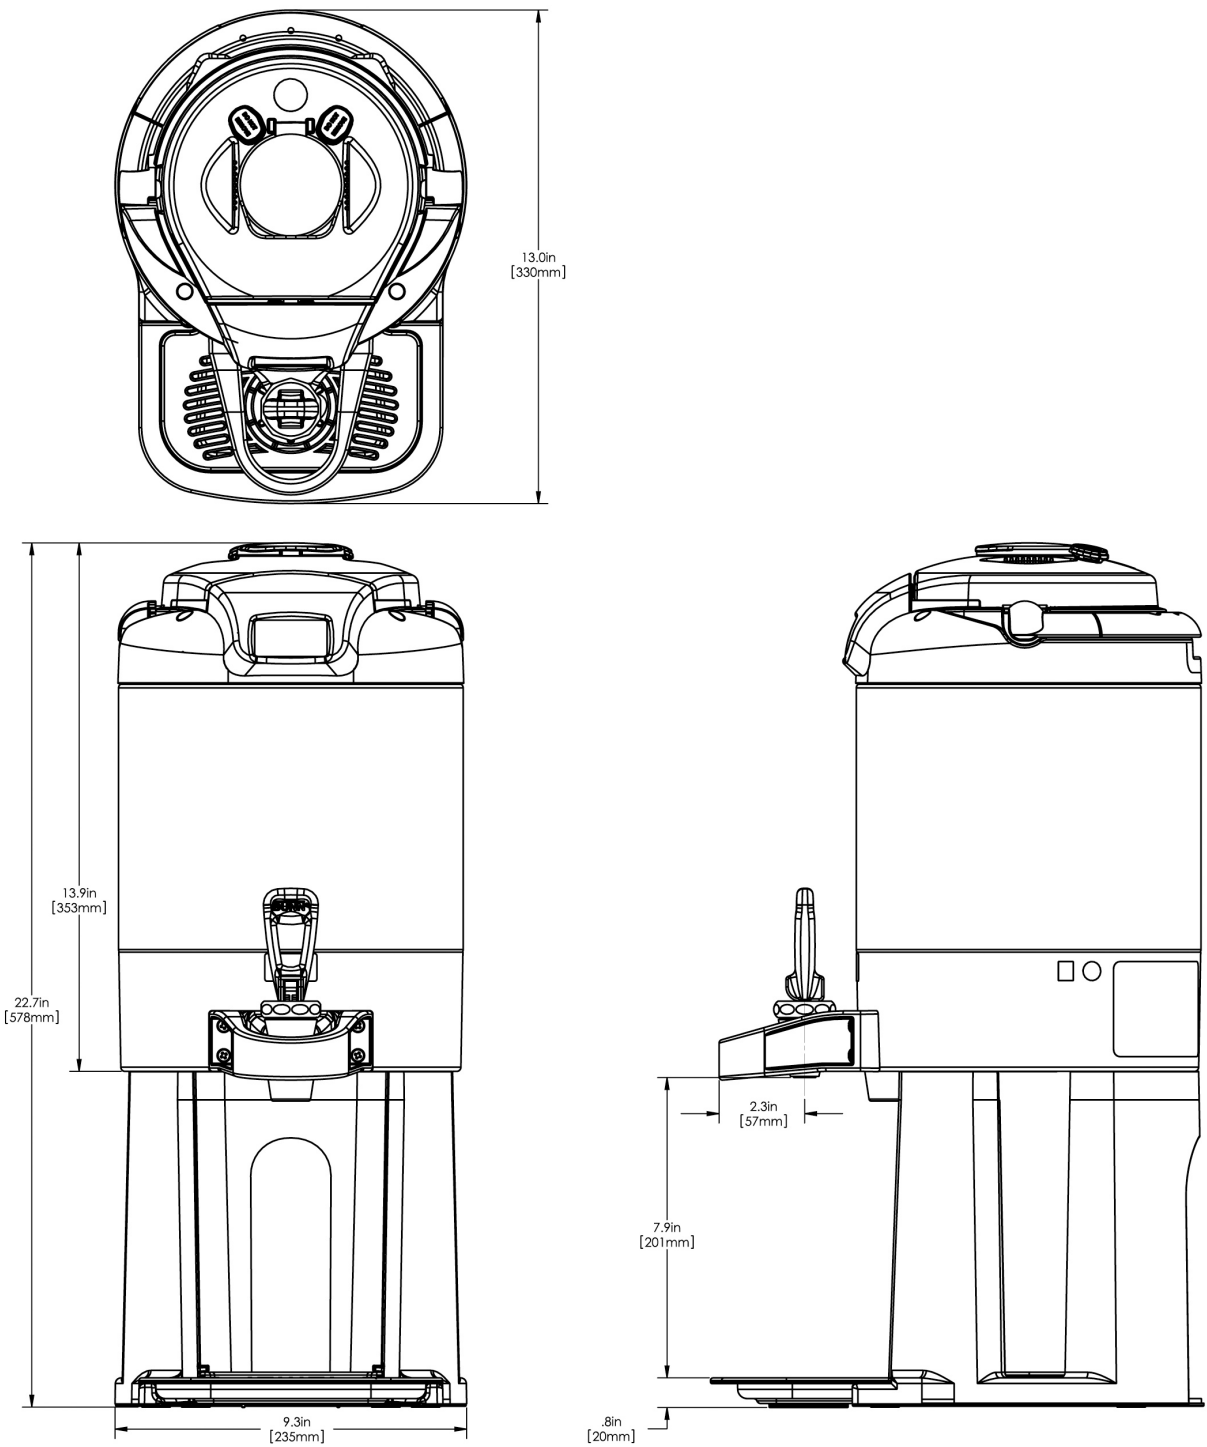

1.5Gal(5.7L) TF Srvr w/ Base, DSG BLK

22.7" x 13.0" x 9.3"
(57.7cm x 33.0cm x 23.6cm)

- Digital sight gauge operates on four easily replaceable AAA batteries with an average 1-year lifespan. Display shows low battery symbol when replacement is needed
- Unique lid design features a pour spout for easy emptying and cleaning
- Vacuum insulated to keep coffee hot for hours
- Volume indicator displays how much coffee is left inside the server
- Four-hour digital count-up timer
- Soft-grip bail handle for easy transportation
- Brew-through lid
- Contemporary styling and wrap program for maximum merchandising
- Drip tray is easily removed for cleaning or to provide extra clearance for dispensing into pitchers
- Fast flow faucet
- Ideal for use with Single or Dual TF DBC Brewers
- Large cup clearance allows for dispensing into cups, decanters and thermal carafes
- Translucent faucet guard provides increased visibility while dispensing

Agency:

Specifications

Product #: 42750.0001

Finish: Black

Additional Features

Holding Capacity

English	Metric
-	-

BUNN® reserves the right to change specifications and product design without notice. Such revisions do not entitle the buyer to corresponding changes, improvements, additions or replacements for previously purchased equipment. For most current specifications and other info visit bunn.com.

Created on:
08/29/2017

	Unit			Shipping				
	Width	Height	Depth	Width	Height	Depth	Weight	Volume
English	9.3 in.	22.7 in.	13.0 in.	-	-	-	16.750 lbs	2.708 ft ³
Metric	23.6 cm	57.7 cm	33.0 cm	-	-	-	7.598 kgs	0.077 m ³