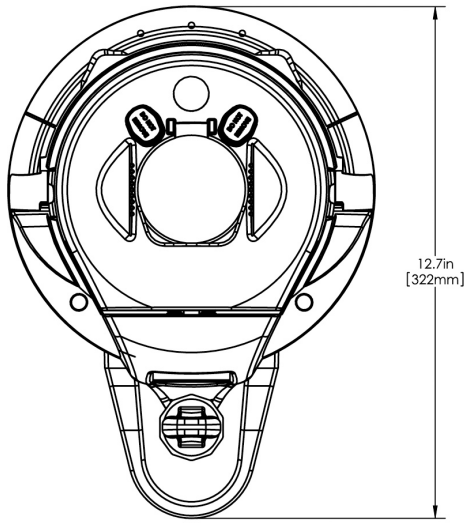

1.5Gal(5.7L) TF Srvr no Base, DSG SST

14.7" x 12.7" x 9.1"
(37.3cm x 32.3cm x 23.1cm)

- Digital sight gauge operates on four easily replaceable AAA batteries with an average 1-year lifespan. Display shows low battery symbol when replacement is needed
- Unique lid design features a pour spout for easy emptying and cleaning
- Vacuum insulated to keep coffee hot for hours
- Volume indicator displays how much coffee is left inside the server
- Four-hour digital count-up timer
- Soft-grip bail handle for easy transportation
- Brew-through lid
- Contemporary styling and wrap program for maximum merchandising
- Fast flow faucet
- Ideal for use with the Infusion Coffee Brewer (ICB)
- Translucent faucet guard provides increased visibility while dispensing

Agency:

Specifications

Product #: 42750.0050

Finish: Stainless

Handle: Top Handle

Additional Features

Holding Capacity

English	Metric
-	-

Created on:
08/29/2017

	Unit			Shipping				
	Width	Height	Depth	Width	Height	Depth	Weight	Volume
English	9.1 in.	14.7 in.	12.7 in.	-	-	-	12.600 lbs	2.125 ft ³
Metric	23.1 cm	37.3 cm	32.3 cm	-	-	-	5.715 kgs	0.060 m ³