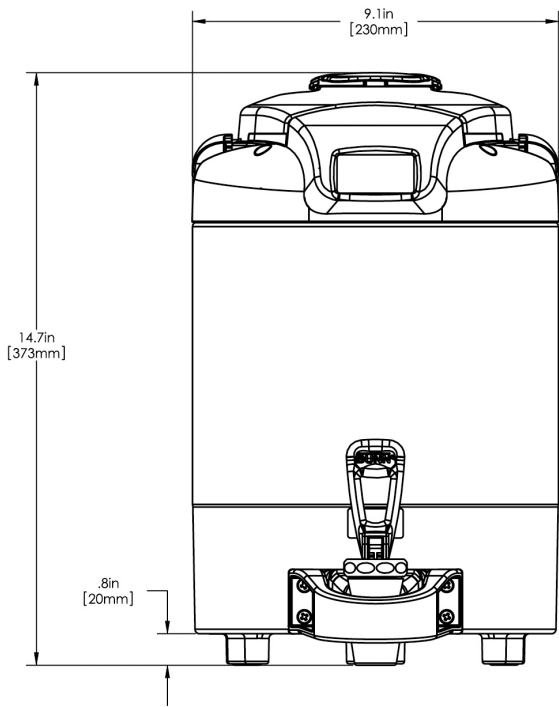

1.5Gal(5.7L) TF Srvr no Base, DSG SST

14.7" x 12.7" x 9.1"
(37.3cm x 32.3cm x 23.1cm)

- Digital sight gauge operates on four easily replaceable AAA batteries with an average 1-year lifespan. Display shows low battery symbol when replacement is needed
- Unique lid design features a pour spout for easy emptying and cleaning
- Vacuum insulated to keep coffee hot for hours
- Volume indicator displays how much coffee is left inside the server
- Four-hour digital count-up timer
- Soft-grip bail handle for easy transportation
- Brew-through lid
- Contemporary styling and wrap program for maximum merchandising
- Fast flow faucet
- Ideal for use with the Infusion Coffee Brewer (ICB)
- Translucent faucet guard provides increased visibility while dispensing

Agency:

Specifications

Product #: 42750.0050

Finish: Stainless

Handle: Top Handle

Additional Features

Holding Capacity

English	Metric
-	-

Created on:
08/29/2017

	Unit			Shipping				
	Width	Height	Depth	Width	Height	Depth	Weight	Volume
English	9.1 in.	14.7 in.	12.7 in.	-	-	-	12.600 lbs	2.125 ft ³
Metric	23.1 cm	37.3 cm	32.3 cm	-	-	-	5.715 kgs	0.060 m ³