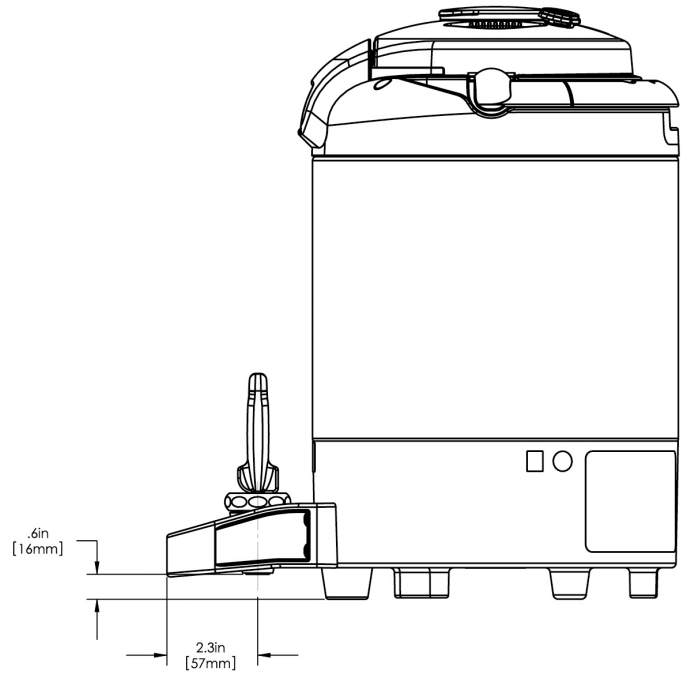

1.5Gal(5.7L) TF Srvr no Base, DSG SST

14.7" x 12.7" x 9.1"
(37.3cm x 32.3cm x 23.1cm)

- Digital sight gauge operates on four easily replaceable AAA batteries with an average 1-year lifespan. Display shows low battery symbol when replacement is needed
- Unique lid design features a pour spout for easy emptying and cleaning
- Vacuum insulated to keep coffee hot for hours
- Volume indicator displays how much coffee is left inside the server
- Four-hour digital count-up timer
- Soft-grip bail handle for easy transportation
- Brew-through lid
- Contemporary styling and wrap program for maximum merchandising
- Fast flow faucet
- Ideal for use with the Infusion Coffee Brewer (ICB)
- Translucent faucet guard provides increased visibility while dispensing

Agency:

Specifications

Product #: 42750.0050

Finish: Stainless

Handle: Top Handle

Additional Features

Holding Capacity

English	Metric
-	-

Created on:
08/29/2017

	Unit			Shipping				
	Width	Height	Depth	Width	Height	Depth	Weight	Volume
English	9.1 in.	14.7 in.	12.7 in.	-	-	-	12.600 lbs	2.125 ft ³
Metric	23.1 cm	37.3 cm	32.3 cm	-	-	-	5.715 kgs	0.060 m ³