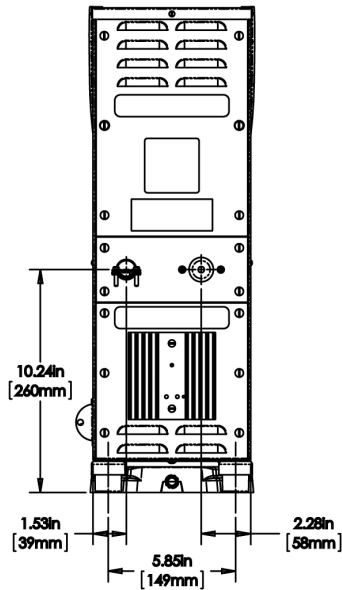

Dispense: Portion Control

Additional Features

Electrical & Capacity

Volts	Amps	Watts	Cord Attached	Plug Type	8oz cups/hr 236ml cups/hr	Input H ² O Temp.	Phase	# Wires plus Ground	Hertz
120	15.0	1800	Yes	NEMA 5-20P	-	60°F (15.5°C)	1	2	60

Plumbing Requirements

PSI	kPa	Fitting Supplied	Water Flow Required (GPM)
20-90	138-621	1/4" Male Flare Fitting	-

CAD Drawings

2D	Revit	KLC
●		

BUNN® reserves the right to change specifications and product design without notice. Such revisions do not entitle the buyer to corresponding changes, improvements, additions or replacements for previously purchased equipment. For most current specifications and other info visit bunn.com.

Created on:
09/13/2017

	Unit			Shipping				
	Width	Height	Depth	Width	Height	Depth	Weight	Volume
English	7.5 in.	22.3 in.	20.5 in.	10.6 in.	32.3 in.	21.9 in.	23.810 lbs	4.398 ft ³
Metric	19.1 cm	56.6 cm	52.1 cm	26.9 cm	82.0 cm	55.6 cm	10.800 kgs	0.125 m ³