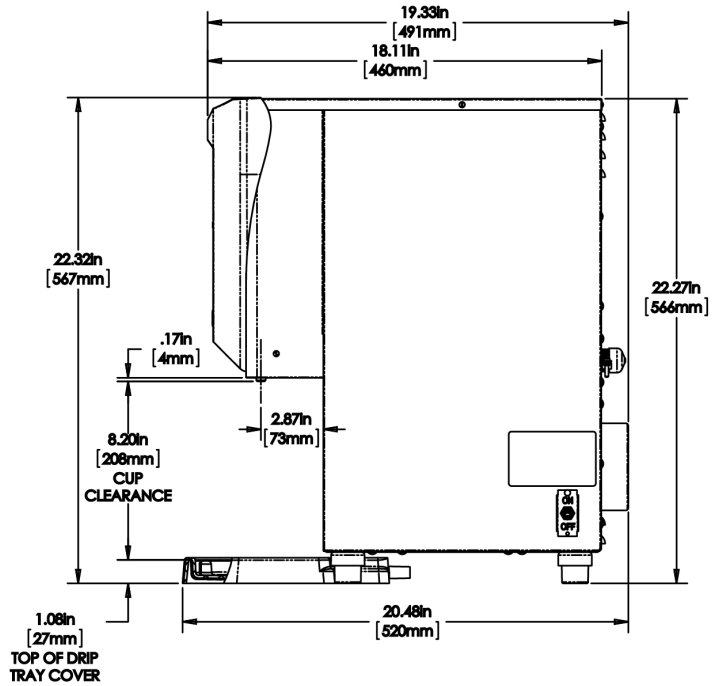

Plumbing Requirements

PSI	kPa	Fitting Supplied	Water Flow Required (GPM)
20-90	138-621	1/4" Male Flare Fitting	-

CAD Drawings

2D	Revit	KLC
●		

BUNN® reserves the right to change specifications and product design without notice. Such revisions do not entitle the buyer to corresponding changes, improvements, additions or replacements for previously purchased equipment. For most current specifications and other info visit bunn.com.

Created on:
09/13/2017

	Unit			Shipping				
	Width	Height	Depth	Width	Height	Depth	Weight	Volume
English	7.5 in.	22.3 in.	20.5 in.	10.6 in.	32.3 in.	21.9 in.	23.810 lbs	4.398 ft ³
Metric	19.1 cm	56.6 cm	52.1 cm	26.9 cm	82.0 cm	55.6 cm	10.800 kgs	0.125 m ³