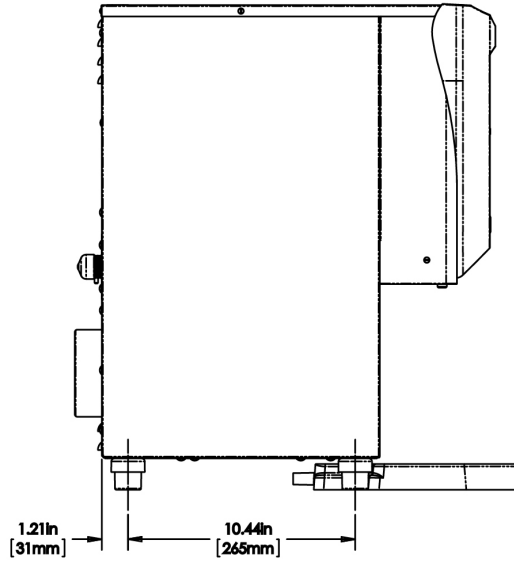

Created on:
09/13/2017

	Unit			Shipping				
	Width	Height	Depth	Width	Height	Depth	Weight	Volume
English	7.5 in.	22.3 in.	20.5 in.	10.6 in.	32.3 in.	21.9 in.	23.810 lbs	4.398 ft ³
Metric	19.1 cm	56.6 cm	52.1 cm	26.9 cm	82.0 cm	55.6 cm	10.800 kgs	0.125 m ³